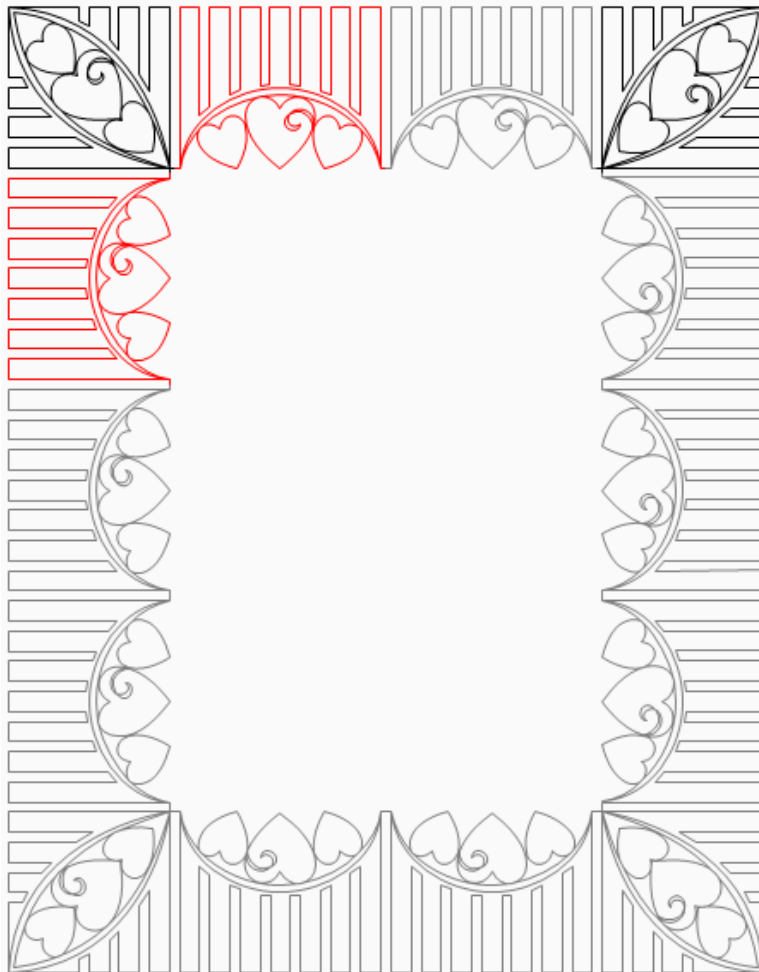

Heart Trio N Lines Border Set

Layout Option

©Maureen Foster 2025

“Border” & “Border Corner” Designs:

HeartTrioNLines
Border Corner

HeartTrioNLines
Border

Sample Layout Option:

NOTE: The Designs In This Set Are “Directional”